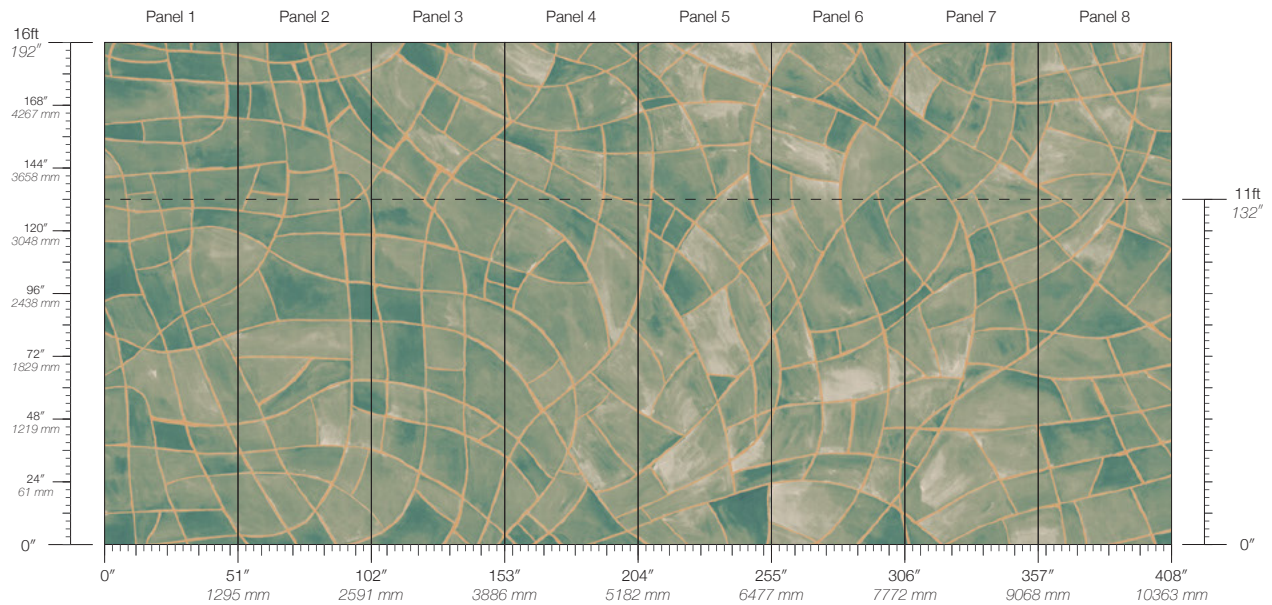

Tapestry Glisten

Suitable for residential and commercial projects

COLOR
Glisten

STOCK
Made to order

REPEAT
Non-repeating

CONTACT
sales@calicowallpaper.com
+1 718 243 1705
57 Lispernard Street
New York, NY 10013 USA

ITEM
6310

MINIMUM
1 panel

LEAD TIME
4 weeks to print

CONTENT
Type II Vinyl

MAINTENANCE
Water-based cleanser

ORIGIN
USA

DISCLAIMER
Panel maps represent mural artwork only. Reference the physical sample for color and texture.

PANEL WIDTH
51" / 1295 mm trimmed

FLAMMABILITY
ASTM E84 Adhered Class A

DETAILS
Custom options available

PANEL HEIGHT
132" / 3353 mm standard
192" / 4877 mm extended

ENVIRONMENTAL
Recycled Content, Phthalate Free

PRICE
Available upon request